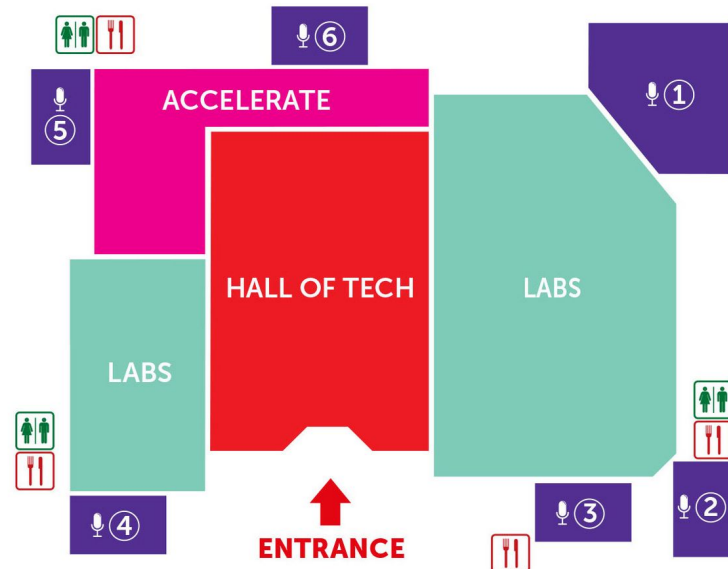

BRUNO
LAÏ

MOBILEAD FTAG

Scan me with the VivaTech App to connect

STARTUP

Program, people, map...?

Download the Vivatech App at

Any question ?

Find Frankie Vivatech chat bot on Messenger

www.vivatech.com

#vivatech

PRACTICAL INFORMATION

Paris Expo Porte de Versailles

Vivatech Hall 1, Porte L
1, Place de la Porte de Versailles
75015 Paris - France

Hours and admission:

June 15-16: 08:00 am - 07:00 pm

June 17: 09:00 am - 07:00 pm

HOW TO COME

Underground:

Station Porte de Versailles

Taxis:

Station Porte de Versailles
378, rue de Vaugirard
75015 Paris

Book your Cab

Take advantage of the LeCab offer during VIVATECH 2017

15 € off for the first use of the service with the ID code:
VIVATECH15

20% discount on a ride as a LeCab user with the ID code:
VIVATECH20

Car park:

P_F Rue du Moulin **P_R** Rue d'Ouradour-sur-Glâne

P_C Avenue de la Porte de la plaine

Tramway:

Station Porte de Versailles

Parc des Expositions